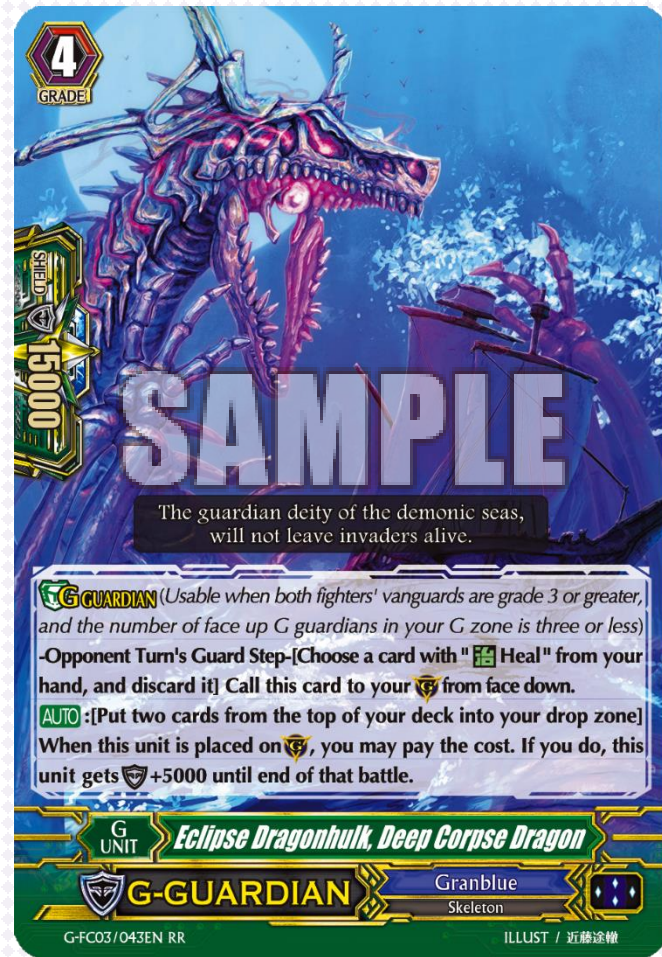

CARDFIGHT!! VANGUARD G
**FIGHTERS
COLLECTION**
2016

Eclipse Dragonhulk, Deep Corpse Dragon

A 《Granblue》 G guardian!

When this unit is placed on the guardian circle, put 2 cards from the top of your deck into your drop zone, and this unit's Shield becomes 20000!!

※Card image under development